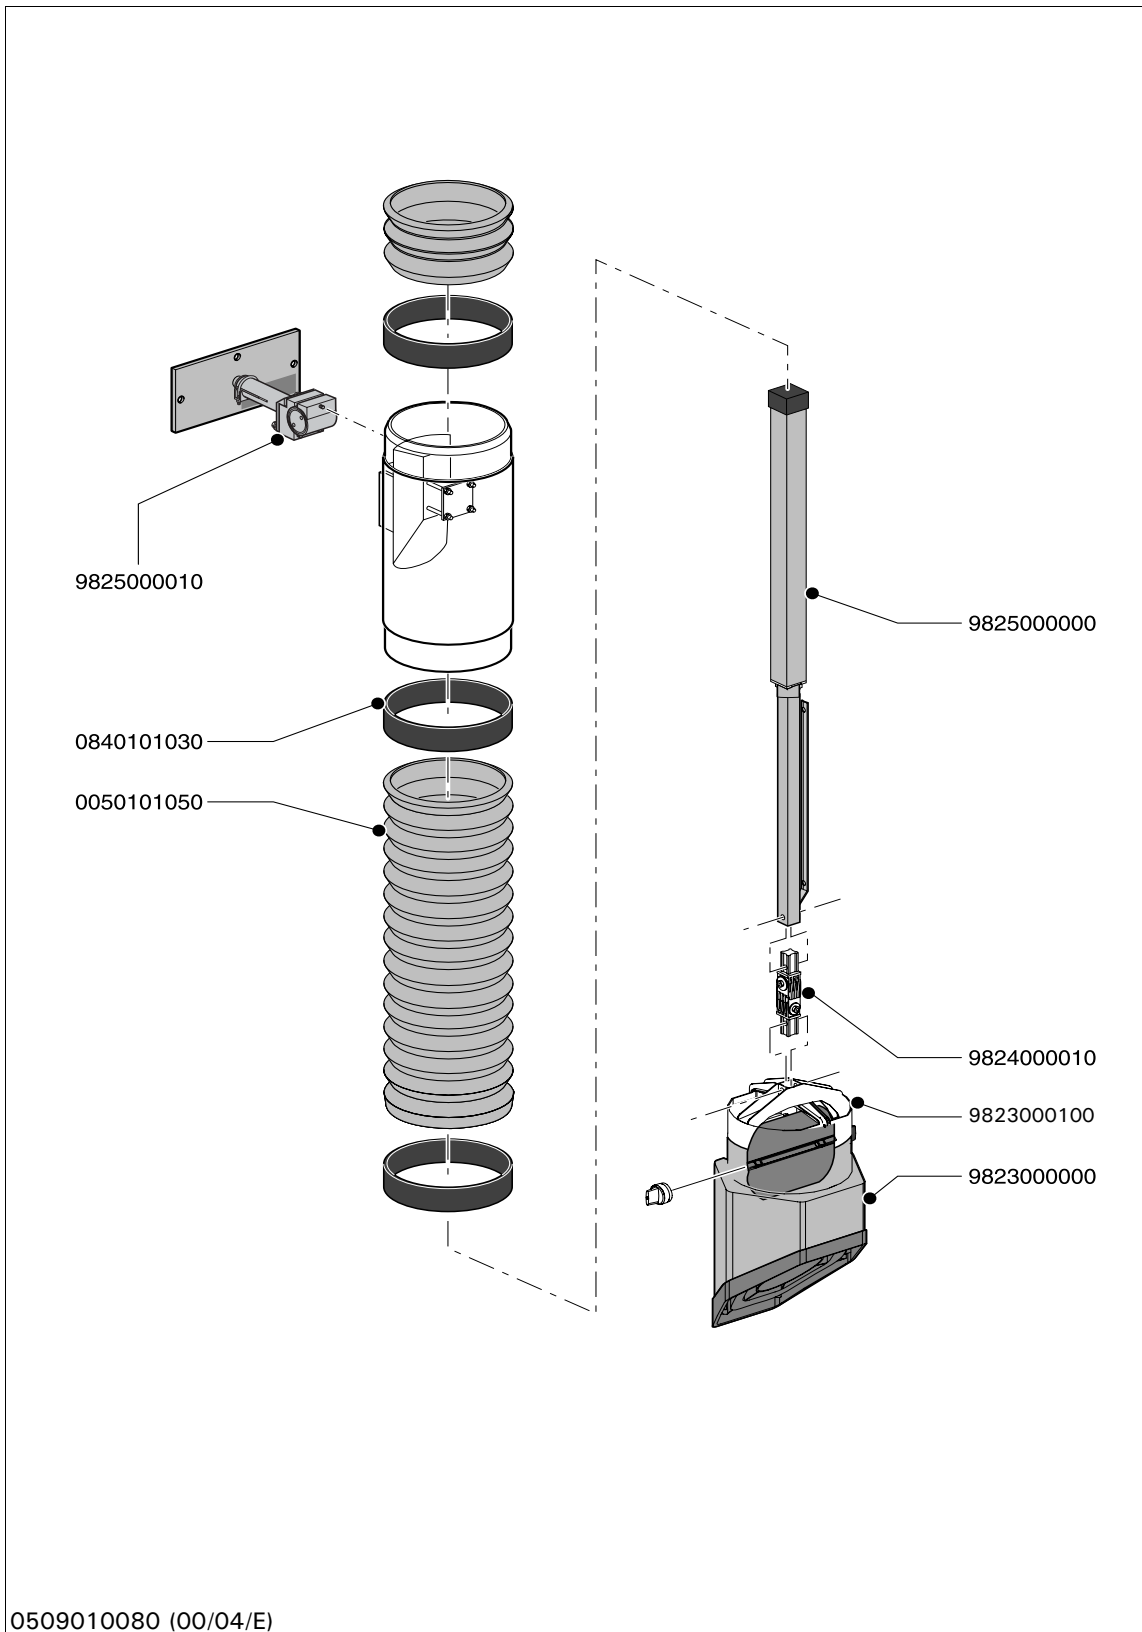

Exploded view T-Flex

Spare parts T-Flex

7925260090

Art. no.	Description	
0050101050	Hose set T-Flex	
0840101030	Bush Ø 203 mm	
9823000000	Euromate RotaHood, complete	
9823000100	Throat RotaHood, complete	
9824000010	Hinge set RotaHood, incl. protection cover	
9824000100	Rubber protection cover hood hinge	
9825000000	Interior parts T-Flex	
9825000010	EasyLift balance system	