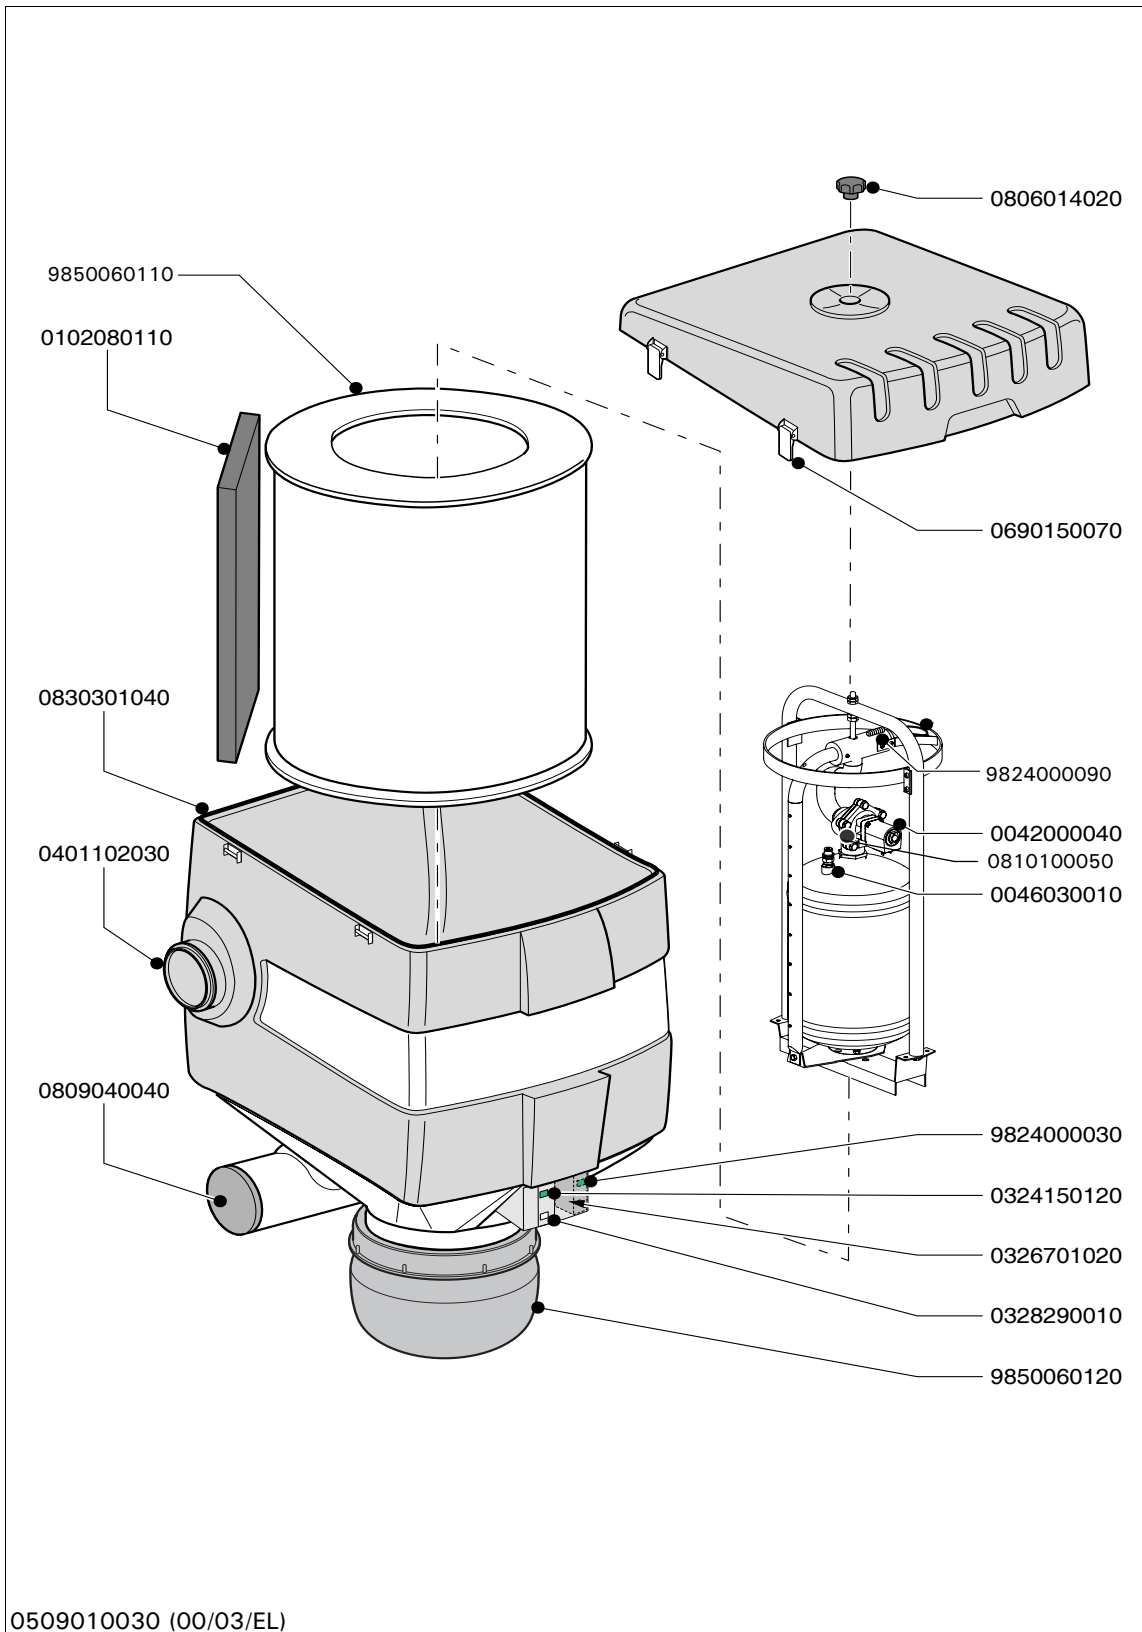

Exploded view SFS

Spare parts **SFS**

7445000000

Art. no.	Description	
0042000040	Membrane valve	
0046030010	Pressure relief valve 8-12 bar	
0102080110	Spark arrester MFS/SFS	
0324150120	Control lamp 24V, yellow	
0326701020	PC board control MFS/SFS	
0328290010	Reset/start button	
0401102030	Sealing ring	
0690150070	Lock SFD/SFS	
0806010160	Handle barrel SFS	
0806014020	Star knob M8 (version until September 2004)	
0809040040	Cover Ø 160 mm	
0810100050	Packing membrane valve	
0830301040	Sealing	
9824000030	Pressure difference switch SFS (670Pa)	
9824000090	Piston mechanism MFS/SFS/SCS	
9850060110	Filter FCC 30-BIA (filter class H)	
9850060070	Filter residue bag FRB 25 (disposable)	
9850060120	Barrel 15 l for filter residue SFS (reusable)	