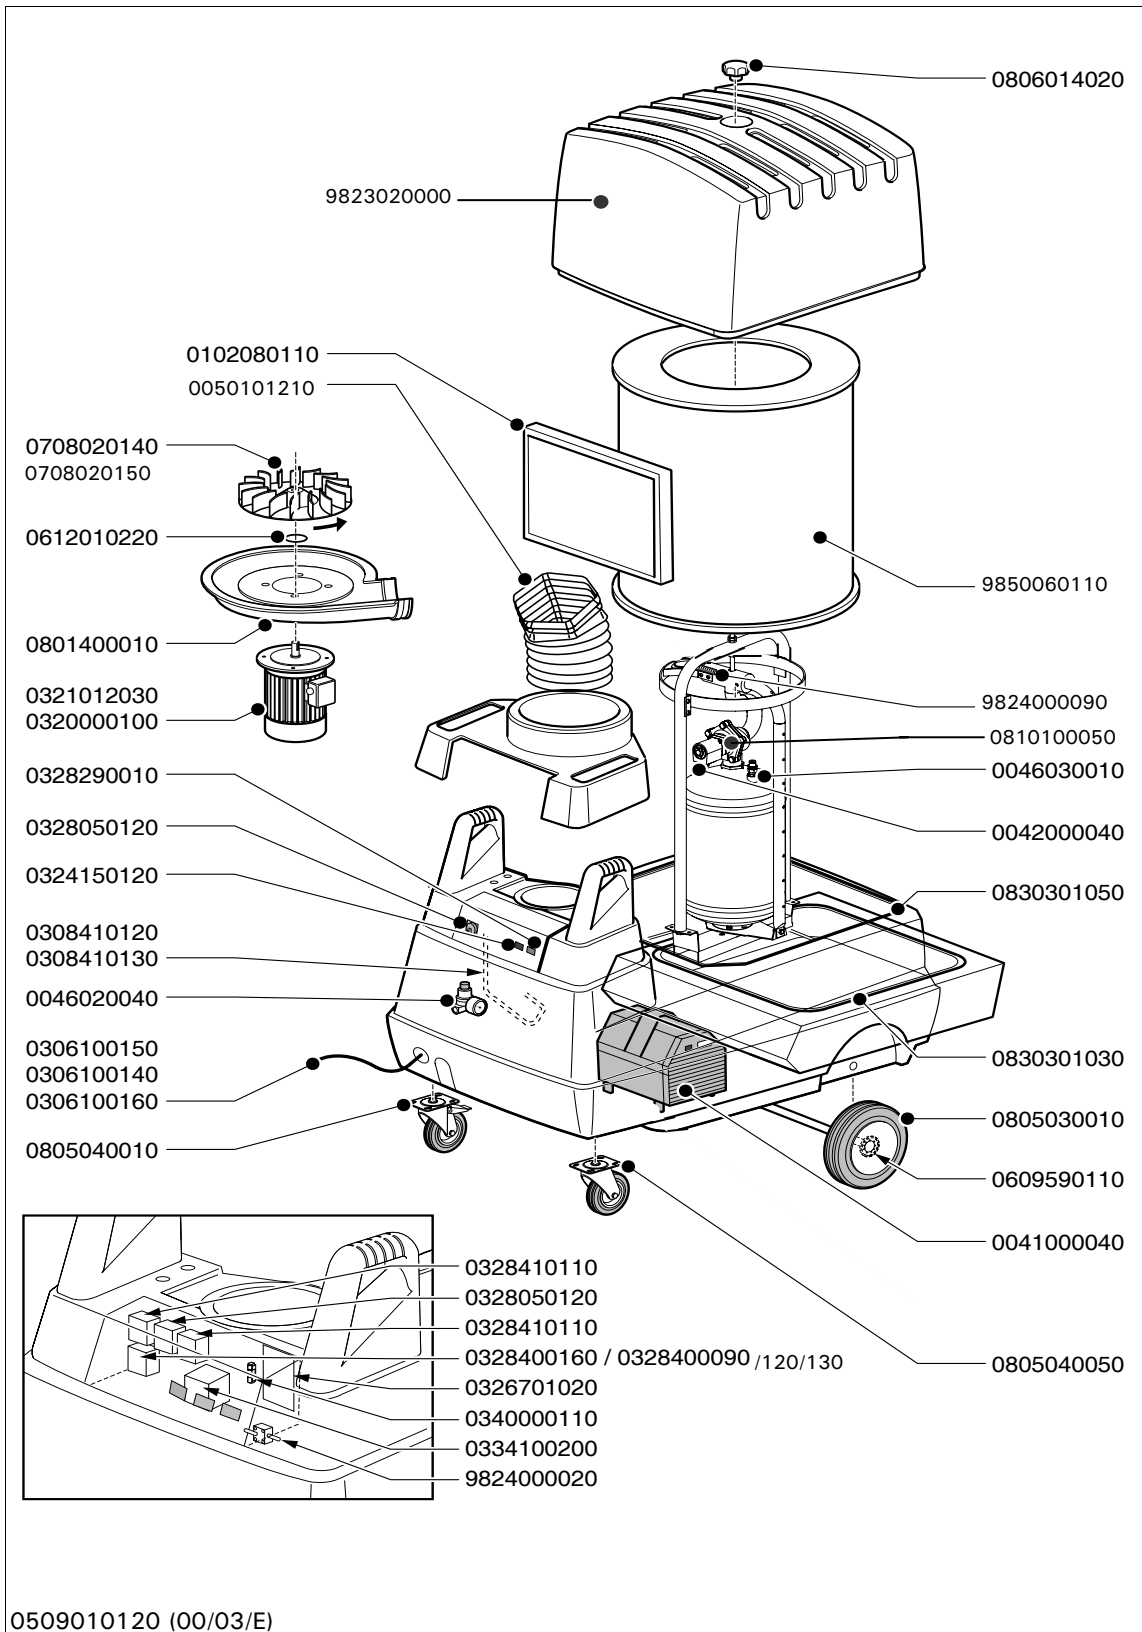

Exploded view MFS

Spare parts MFS general

Art. no.	Description	
0042000040	Membrane valve	
0046020040	Pressure regulating valve + pressure gauge MFS/SFS/SCS	
0046030010	Pressure relief valve 6-10 bar	
0050101210	Hose set (Ultra)Flex for mounting on mobile unit	
0102080110	Spark arrester MFS/SFS	
0324150120	Control lamp 24V, yellow	
0326701020	PC board control MFS/SFS	
0328050120	Main switch VCO	
0328050130	Tumbler switch	
0328290010	Reset/start button	
0328410110	Relay LS 5.10	
0334100200	Transformer 50W/24V 115/230/400V	
0340000110	Fuse 2,0 A	
0609590110	Starlock 22 mm	
0612010220	Adjusting ring 19x1	
0708020140	Aluminium fan wheel 50Hz	
0708020150	Aluminium fan wheel 60Hz	
0801400010	Housing FAN 14/28/MNF/mobile units, motor side	
0805030010	Wheel Ø 250 mm black	
0805040010	Swivel castor Ø 125 mm with brake	
0805040050	Swivel castor Ø 125 mm without brake	
0806014020	Cover star knob M8	
0810100050	Packing membrane valve	
0830301030	Sealing dust drawer	
0830301050	Sealing	
0840101030	Bush Ø 203 mm	
9823020000	Filter cover MFS, incl. outlet grid	
9824000020	Pressure difference switch MFS (800 Pa)	
9824000090	Piston mechanism MFS/SFS/SCS	
9850060110	Filter FCC 30-BIA (filter class H)	

Spare parts MFS (400V/3ph/50Hz)

7045300000

Art. no.	Description
0320000100	Motor 0,75kW, 230-400V/3ph/50Hz
0328400090	Thermal relay NTR 1.7-2.4A

Spare parts MFS (230V/3ph/50Hz)

7043300000

Art. no.	Description
0320000100	Motor 0,75kW, 230-400V/3ph/50Hz
0328400120	Thermal relay NTR 3.0-4.7A

Spare parts MFS (230V/1ph/50Hz)

7042300000

Art. no.	Description
0321012030	Motor 0,75kW, 115-230V/1ph/50-60Hz
0328400130	Thermal relay NTR 4.0-6.3A

Spare parts MFS (115V/1ph/50Hz)

7048300000

Art. no.	Description
0321012030	Motor 0,75kW, 115-230V/1ph/50-60Hz
0328400160	Thermal relay NTR 10-14A